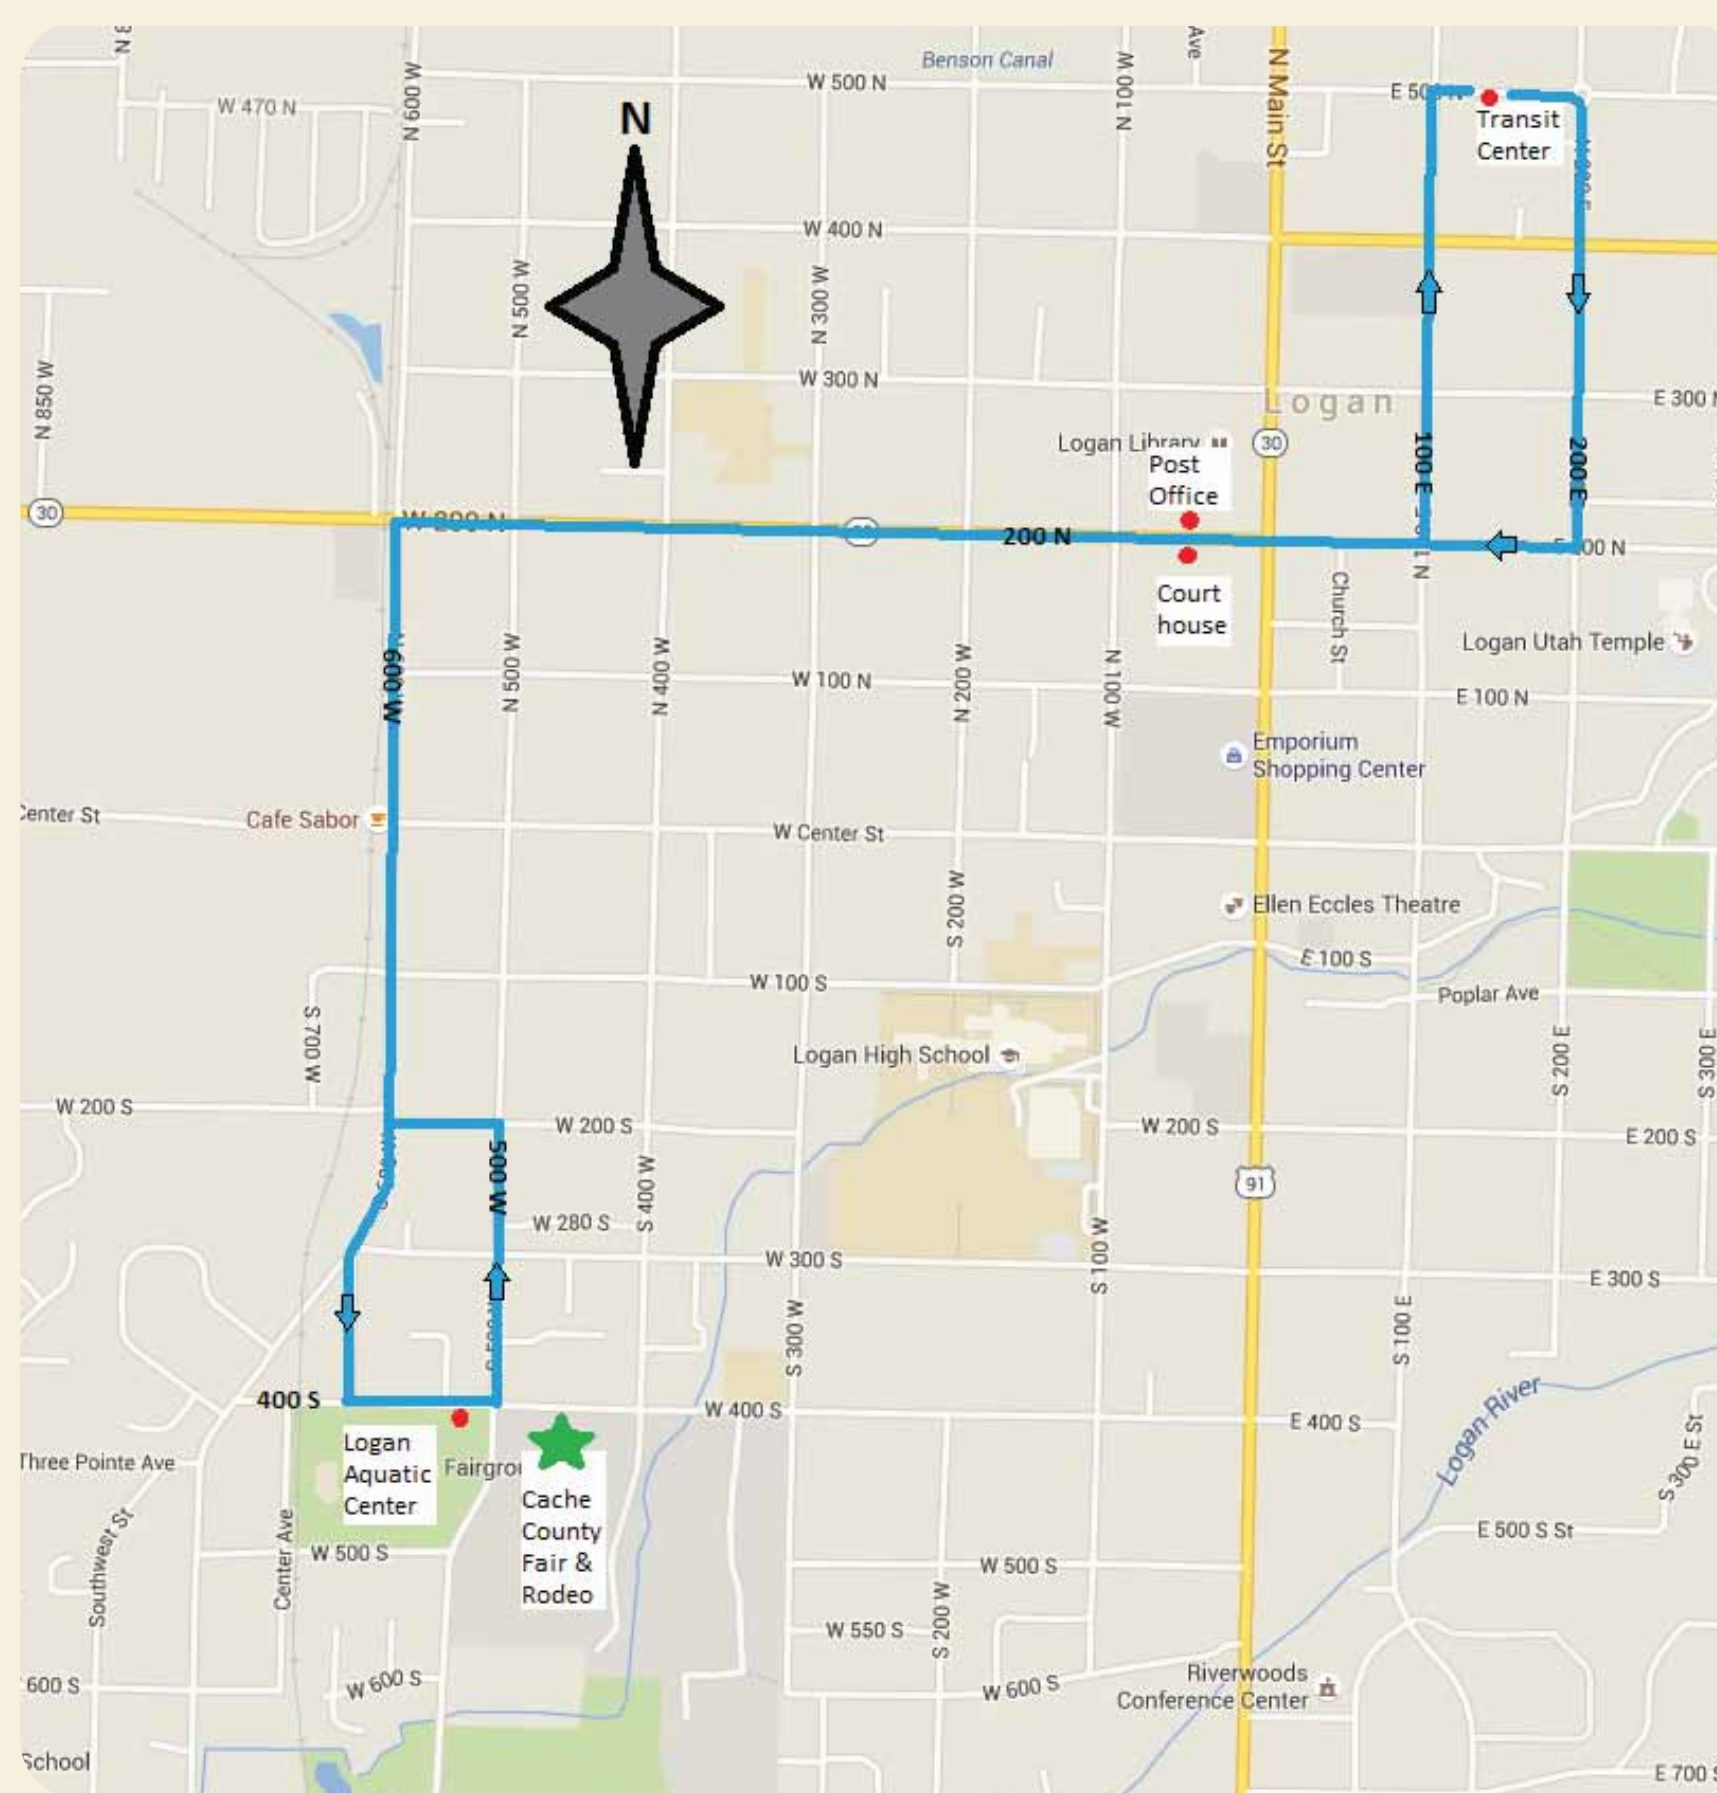

# CVTD BUS ROUTE

Additional  
bus stop & parking located near the  
Logan Post Office & Cache County Courthouse at  
**50 W 200 N, Logan**

**CVTD Services every 15 minutes**

**Thursday**  
**August 9**

**Friday**  
**August 10**

**Saturday**  
**August 11**

Services available every 15 minutes from the  
Transit Center and the Fair Grounds.  
**11:00 am - 11:00 pm**

**Zero-Fare**